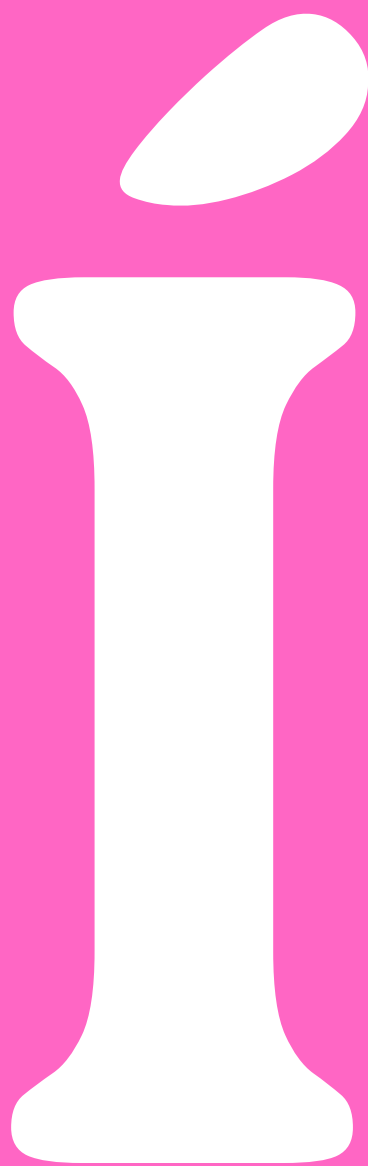

V

T

E

J

The image features a large, white, serif capital letter 'T' centered on a solid orange background. The background is shaped like a shield, with a pointed bottom. The 'T' has a classic, slightly decorative appearance with a thick vertical stem and a horizontal top bar that has rounded, slightly flared ends. The overall composition is simple and iconic.

E

VV

E

A stylized white letter 'S' is centered on a yellow shield-shaped background. Above the top curve of the 'S' is a small, white, crown-like symbol consisting of two curved points meeting at a central point, resembling a fleur-de-lis or a similar heraldic element. The shield has a pointed bottom and is set against a white background.