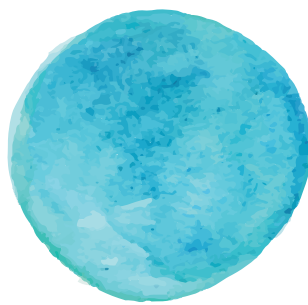

STAR

COLOURS

PINK

RED

ORANGE

YELLOW

GREEN

BLUE

PURPLE

BROWN

WHITE

GREY

BLACK

RAINBOW